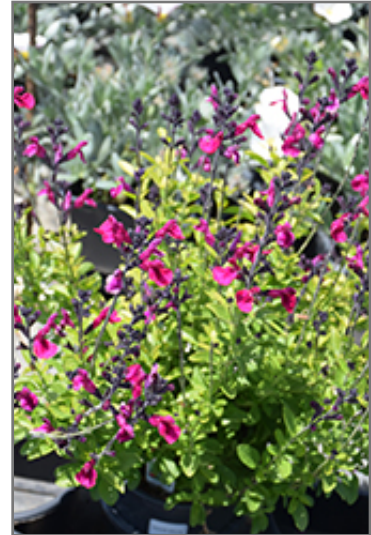

Plant Height: 18 inches

Flower Height: 24 inches

Spread: 18 inches

Spacing: 15 inches

Sunlight: ☉ ●

Hardiness Zone: 6b

Group/Class: Vibe Series

Description:

This petite selection presents vibrant fuchsia flowers from dark rose buds all summer long; notably heat and drought tolerant; resilient to most atmospheric effects including pollution and salt spray; excellent for borders, cutting gardens, or containers

Ornamental Features

Vibe Ignition Fuchsia Sage has masses of beautiful racemes of fragrant fuchsia flowers rising above the foliage from late spring to early fall, which emerge from distinctive rose flower buds, and which are most effective when planted in groupings. The flowers are excellent for cutting. Its narrow leaves remain green in color throughout the year.

Landscape Attributes

Vibe Ignition Fuchsia Sage is an herbaceous evergreen perennial with an upright spreading habit of growth. Its medium texture blends into the garden, but can always be balanced by a couple of finer or coarser plants for an effective composition.

This is a relatively low maintenance plant, and should only be pruned after flowering to avoid removing any of the current season's flowers. It is a good choice for attracting bees, butterflies and hummingbirds to your yard, but is not particularly attractive to deer who tend to leave it alone in favor of tastier treats. It has no significant negative characteristics.

Vibe Ignition Fuchsia Sage in bloom
Photo courtesy of NetPS Plant Finder