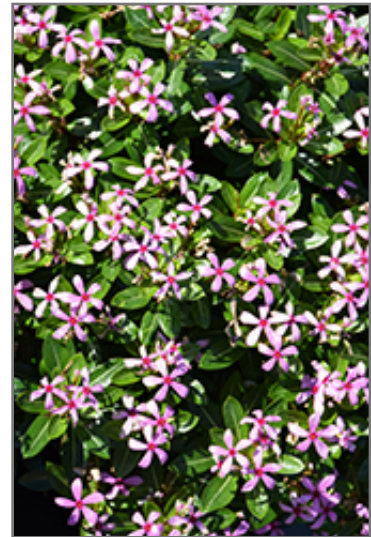

### Ornamental Features

Soiree Kawaii Light Purple Vinca features showy lilac purple star-shaped flowers with red eyes at the ends of the stems from late spring to mid fall. Its glossy oval leaves remain dark green in color throughout the season.

### Landscape Attributes

Soiree Kawaii Light Purple Vinca is a dense herbaceous annual with a trailing habit of growth, eventually spilling over the edges of hanging baskets and containers. Its medium texture blends into the garden, but can always be balanced by a couple of finer or coarser plants for an effective composition.

This plant will require occasional maintenance and upkeep, and should not require much pruning, except when necessary, such as to remove dieback. It is a good choice for attracting butterflies to your yard, but is not particularly attractive to deer who tend to leave it alone in favor of tastier treats. It has no significant negative characteristics.