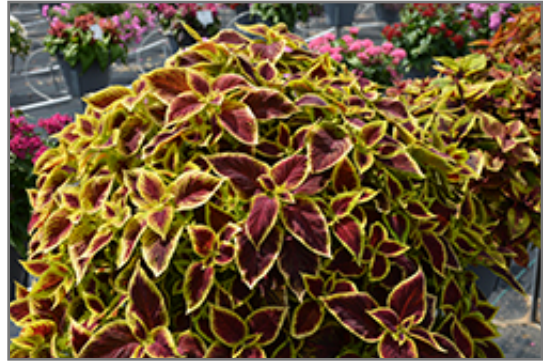

Premium Sun Crimson Gold Coleus is an herbaceous evergreen perennial with an upright spreading habit of growth. Its medium texture blends into the garden, but can always be balanced by a couple of finer or coarser plants for an effective composition.

Premium Sun Crimson Gold Coleus is recommended for the following landscape applications;

Premium Sun Crimson Gold Coleus foliage
Photo courtesy of NetPS Plant Finder

Premium Sun Crimson Gold Coleus
Photo courtesy of NetPS Plant Finder

ROGER'S GARDENS.®

DISCOVER • EXPERIENCE • CONNECT

- Mass Planting
- Border Edging
- General Garden Use
- Container Planting
- Hanging Baskets

Planting & Growing

Premium Sun Crimson Gold Coleus will grow to be about 18 inches tall at maturity, with a spread of 18 inches. When grown in masses or used as a bedding plant, individual plants should be spaced approximately 15 inches apart. It grows at a fast rate, and under ideal conditions can be expected to live for approximately 5 years. As an evergreen perennial, this plant will typically keep its form and foliage year-round.