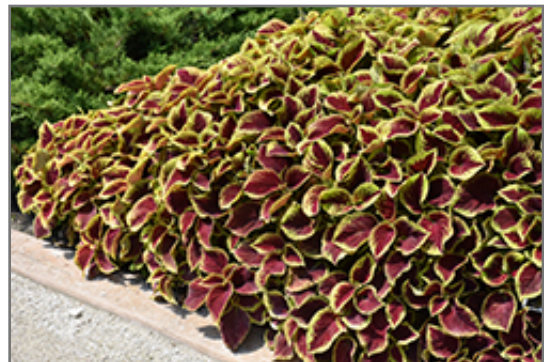

Premium Sun Crimson Gold Coleus
Photo courtesy of NetPS Plant Finder